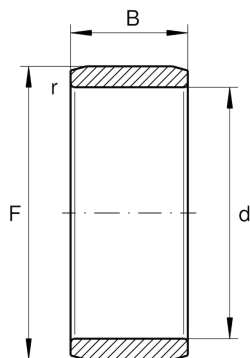

**LR22X28X20,5**

Inner ring

Schaeffler ID:
0000597570000

Inner ring LR, cylindrical

Technical information

**Main Dimensions & Performance Data**

| | | |
|---|----------|---------------|
| d | 22 mm | Bore diameter |
| B | 20.5 mm | Width |
| | 30 ° | Chamfer angle |
| | 0.038 kg | Weight |